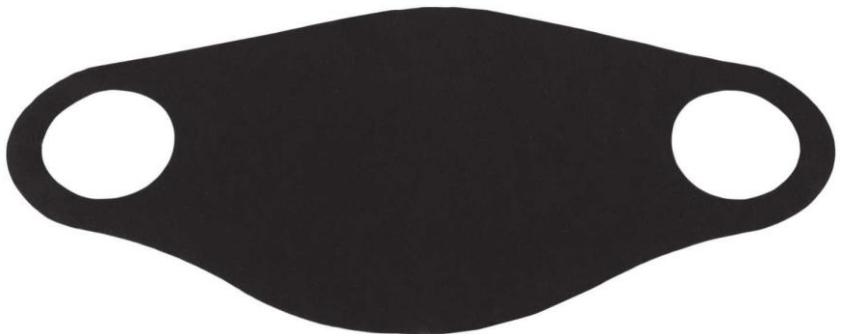

The high-quality polyester material enables a very smooth and easy breathing. Its elastic nature and adapts to the shape of different face forms, which is due to the light and stretchable material quality. This unisex mask is washable and thus useable multiple times. The color does not lose intensity after washing. The face mask is designed for long

STOCKED IN GERMANY ONLY

Modern and stylish & highly comfortable face masks in different color variations.

NO BRAND. FULL HOPE. NO NAME. MINDFUL CARE. NO LOGO. FULL SIMPLICITY.

OUR MULTIPURPOSE MASKS

DOUBLE-PACK
UNISEX
POSTMODERN

HIGH QUALITY
NANO SCUBA MATERIAL
SEAMLESS CUT

**RRP FOR 2 IN 1
PRODUCT-BUNDLES**

14,95 EUR

STRETCHABLE

**SUITABLE FOR DIFFERENT FACE
FORMS**

EASY TO PUT ON & TAKE OFF

FARBAUSWAHL

ROSE